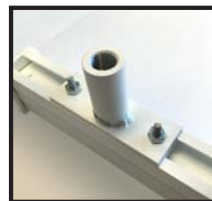

Stem Mounting Option