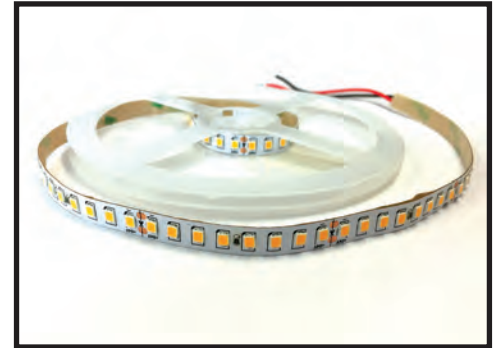

**SPOOL DIMENSIONS** - (W) 0.32" x (H) 0.05" x (L) 16.4 ft. (5m)

**MAXIMUM RUN** - 16.4 feet (5m)

**WATTAGE** - 3.9 watts/ft.

**VOLTAGE** - 24VDC

**LAMPS** - LED SMD 2835, 126 LED's per meter. Spaced at 0.312" on center.

**FIELD CUTTABLE** - Every 2.19" inches.

**BEAM ANGLE** - 120 degrees.

**LUMEN OUTPUT** - 470 lumens/ft.

**COLORS** - White (2400K), White (2700K), White (3100K), White (4000K), White (6000K), Red, Green, Blue and Amber.

**LIFE HOURS** - 60,000 hours.

**ELECTRICAL** - Flexible circuit board ribbon. Additional aluminium heat sink may be required.

**MOUNTING OPTIONS** - Pre-applied 3M adhesive tape, mounting clips, and polycarbonate channels. Should custom requirements be necessary, please contact your local rep.

### ORDERING INFORMATION

CATALOG #	DESCRIPTION	LED COLOR
DSH-4.0-24V-W24	DSH-4.0-24V-W24	White (2400K) (SPECIAL ORDER)
DSH-4.0-24V-W27	DSH-4.0-24V-W27	White (2700K)
DSH-4.0-24V-W31	DSH-4.0-24V-W31	White (3100K)
DSH-4.0-24V-W40	DSH-4.0-24V-W40	White (4000K)
DSH-4.0-24V-W60	DSH-4.0-24V-W60	White (6000K) (SPECIAL ORDER)
DSH-4.0-24V-RD	DSH-4.0-24V-RD	Red (SPECIAL ORDER)
DSH-4.0-24V-GN	DSH-4.0-24V-GN	Green (SPECIAL ORDER)
DSH-4.0-24V-BL	DSH-4.0-24V-BL	Blue (SPECIAL ORDER)
DSH-4.0-24V-AM	DSH-4.0-24V-AM	Amber (SPECIAL ORDER)